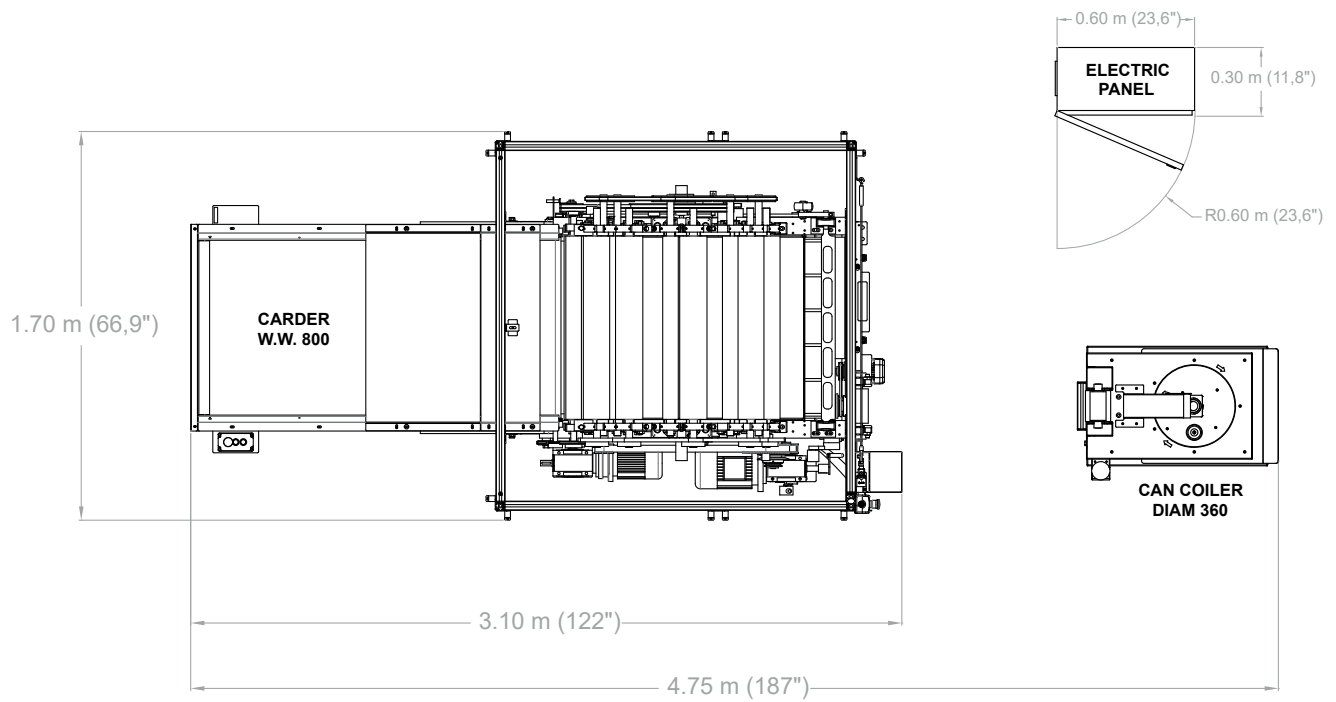

RAMELLA CARDER W.W. 800 mm (32") + CAN COILER

RAMELLA CARDER W.W. 800 mm (32") WITH TROLLEYS + CAN COILER