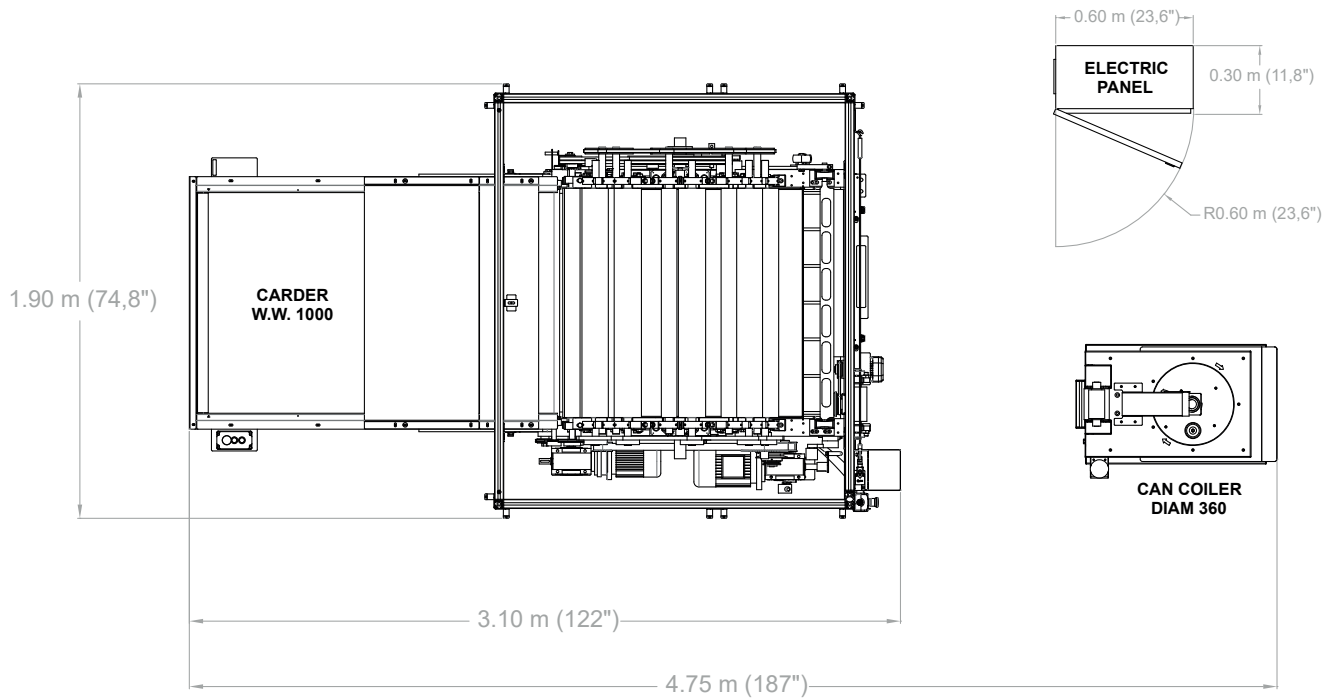

RAMELLA CARDER W.W. 1000 mm (40") + CAN COILER

RAMELLA CARDER W.W. 1000 mm (40") WITH TROLLEYS + CAN COILER